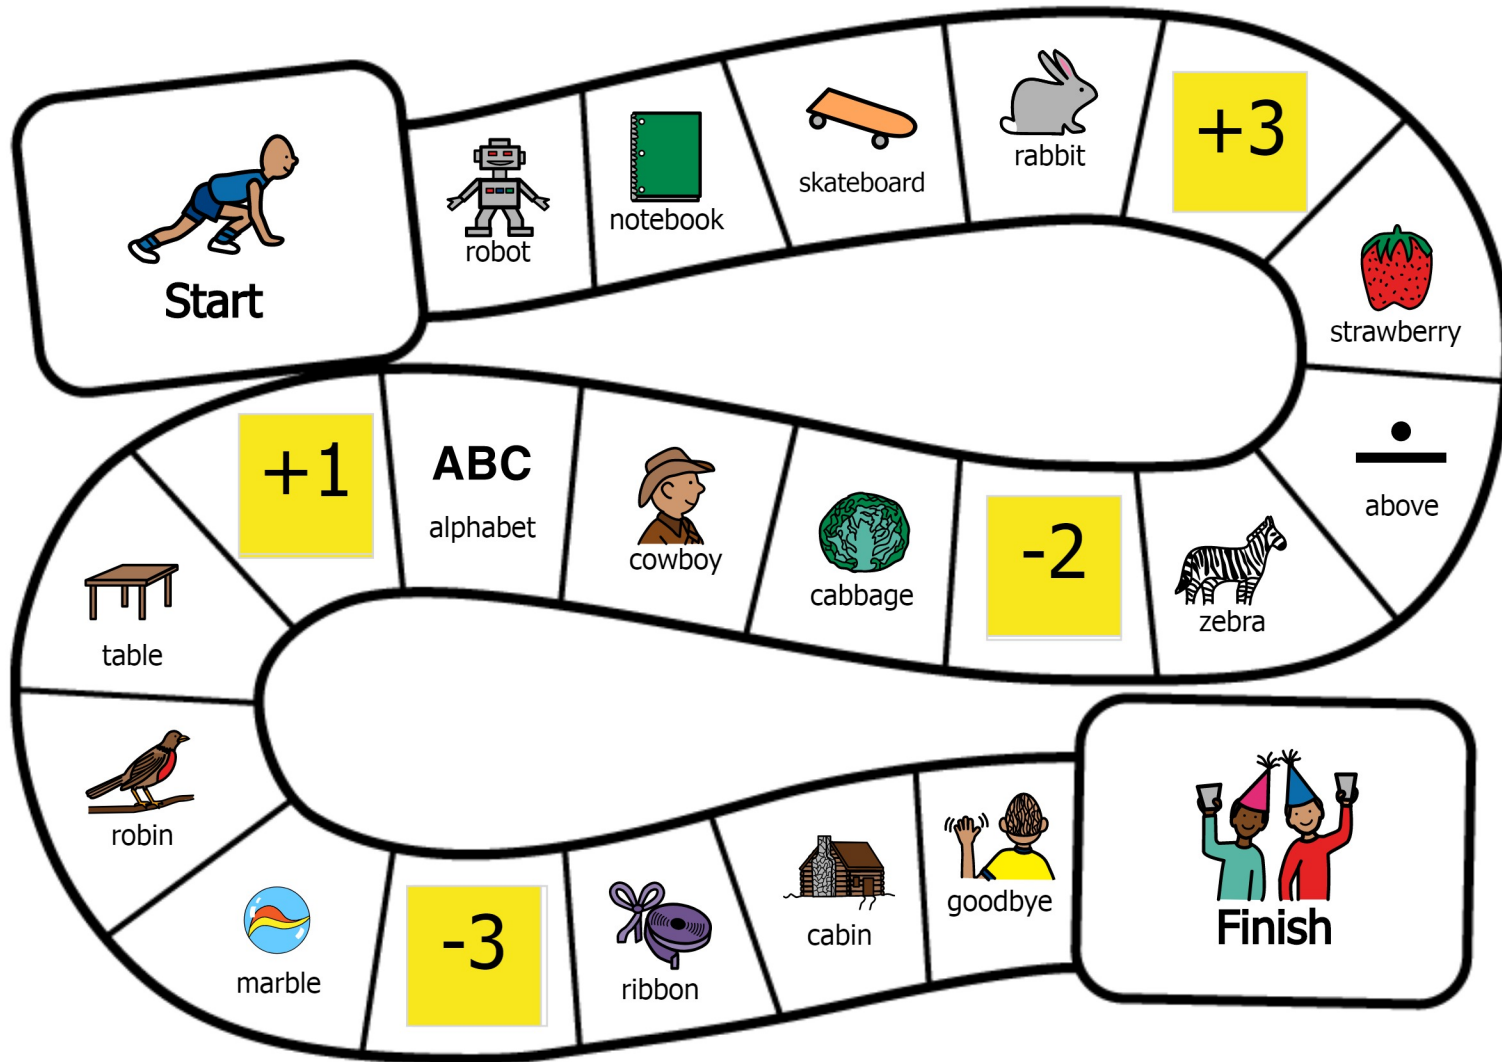

B Medial Board Game

Rules

- Put your playing pieces on the "Start" square.
- When it's your turn, roll the dice. Move forward that number of spaces.
- Say the word on the square you have landed on.
- First player to reach the finish wins!