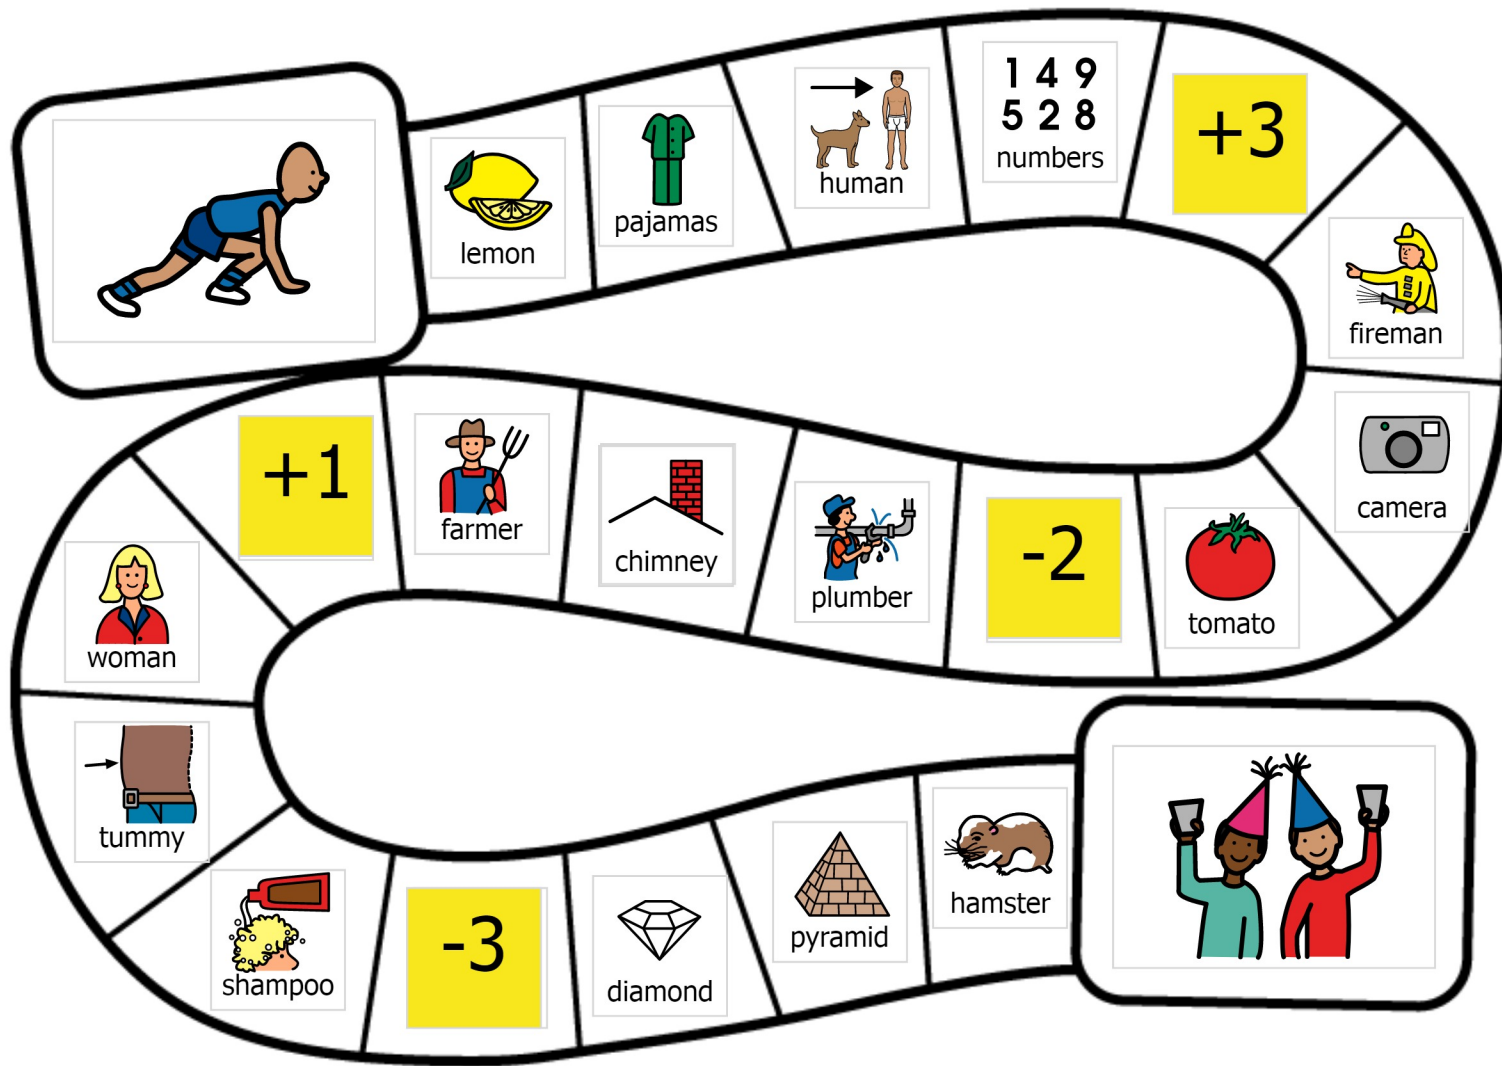

M Medial Board Game

Rules

- Put your playing pieces on the "Start" square.
- When it's your turn, roll the dice. Move forward that number of spaces.
- Say the word on the square you have landed on.
- First player to reach the finish wins!