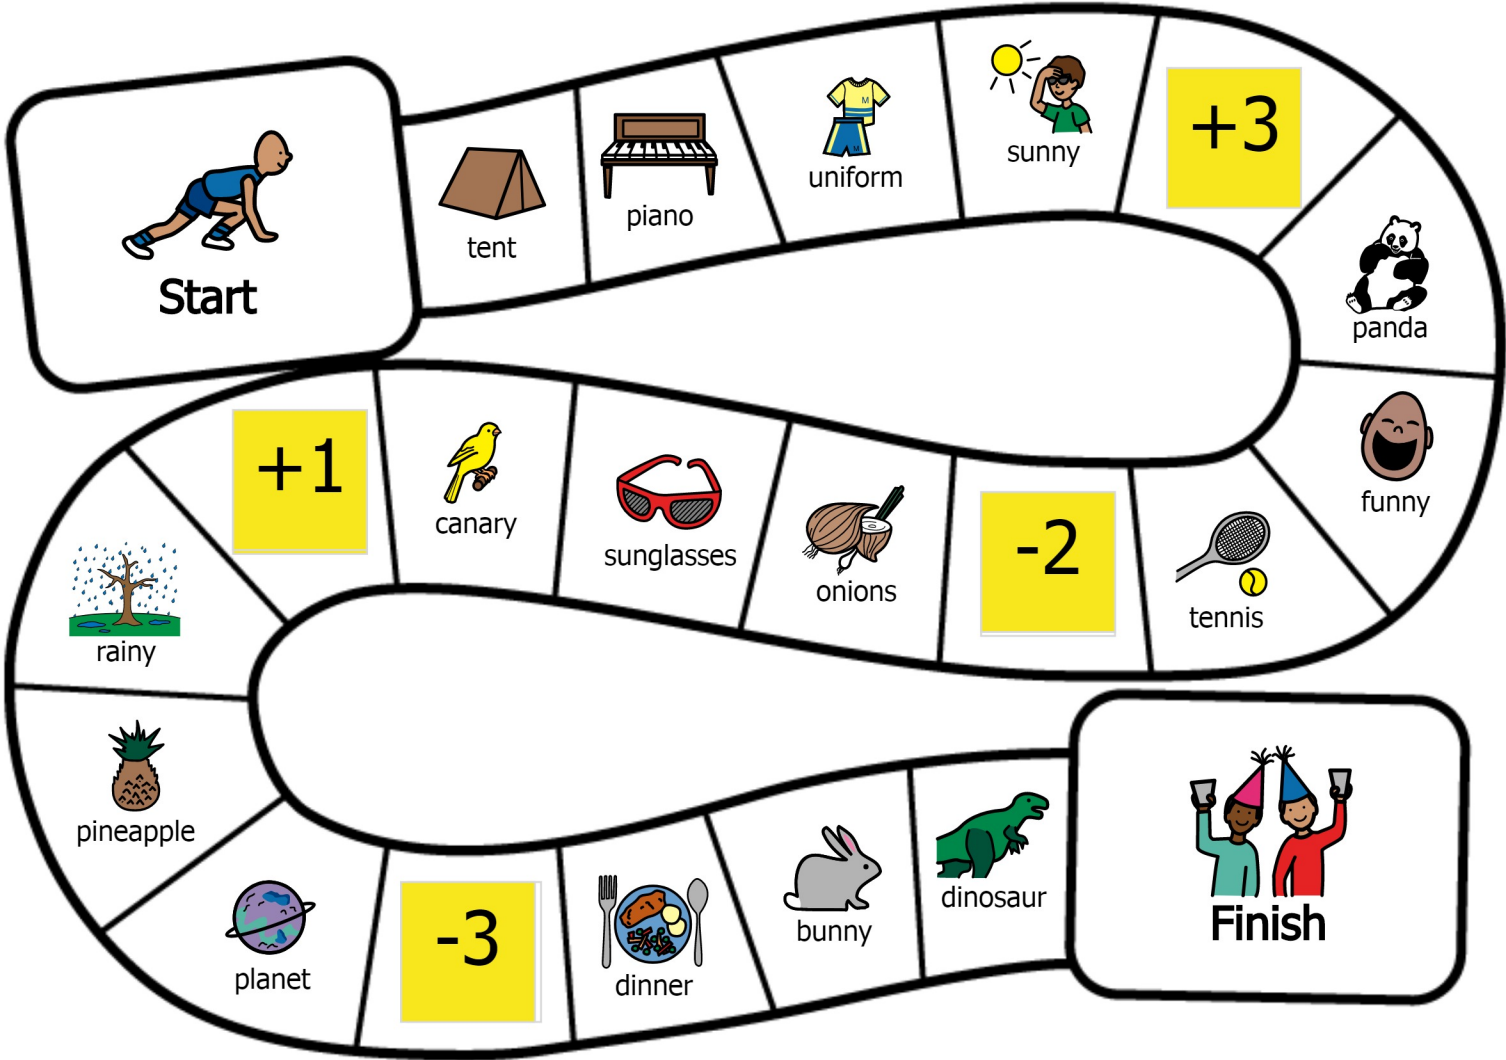

N Medial Board Game

Rules

- Put your playing pieces on the "Start" square.
- When it's your turn, roll the dice. Move forward that number of spaces.
- Say the word on the square you have landed on.
- First player to reach the finish wins!