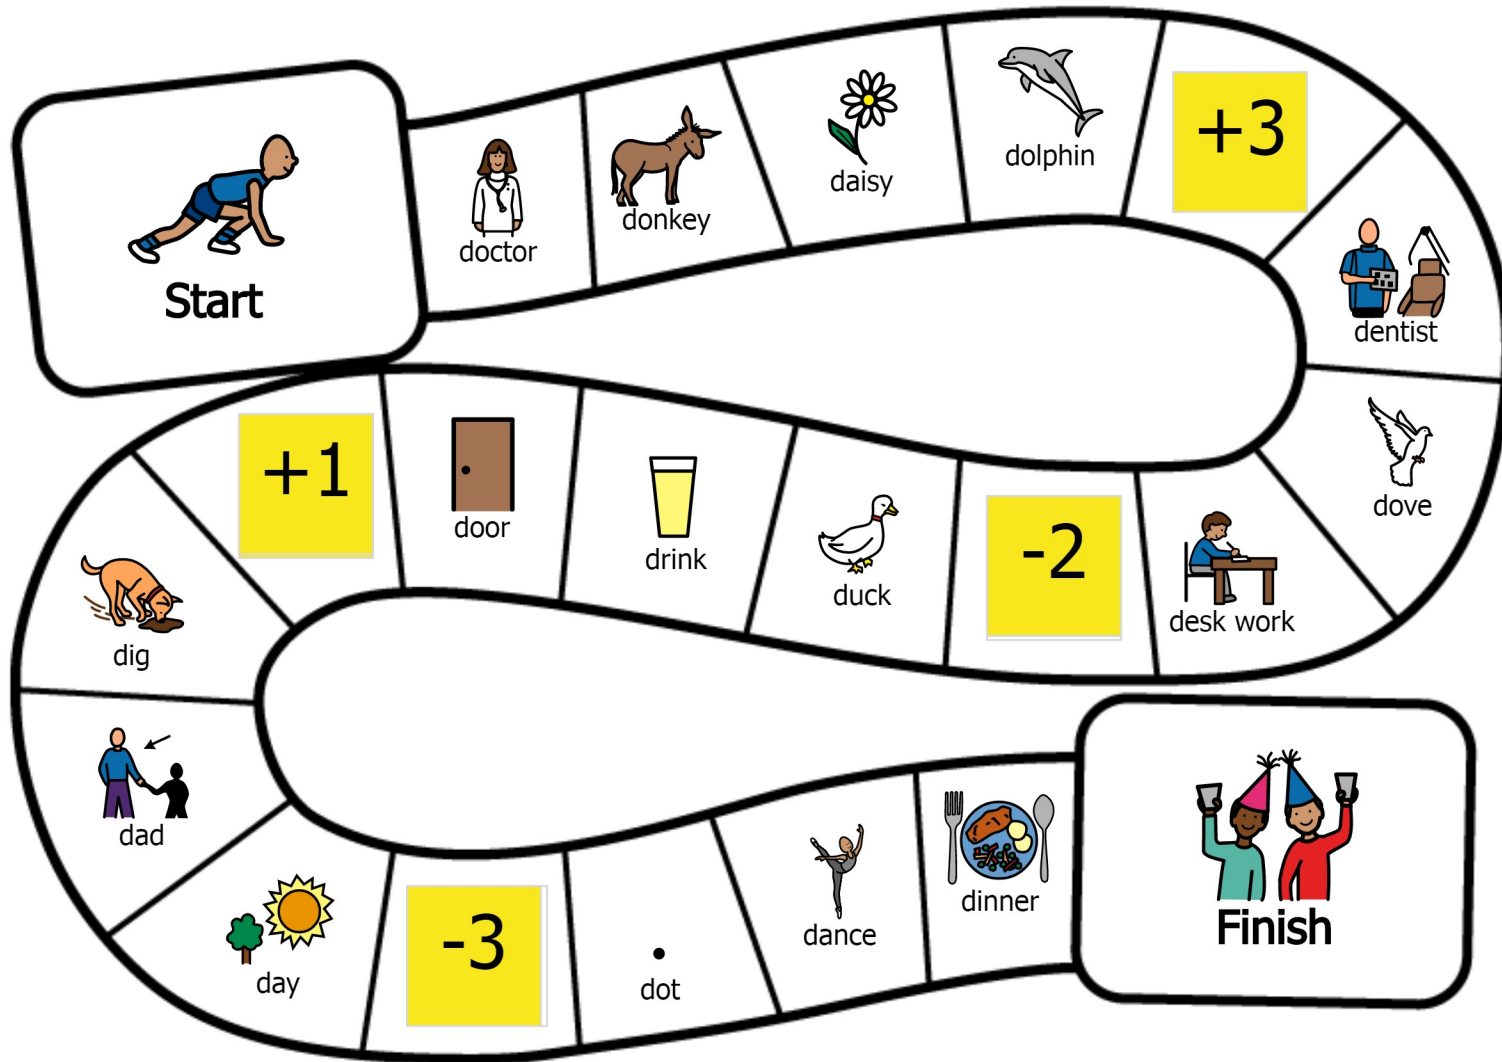

D Initial Board Game

Rules

- Put your playing pieces on the "Start" square.
- When it's your turn, roll the dice. Move forward that number of spaces.
- Say the word on the square you have landed on.
- First player to reach the finish wins!