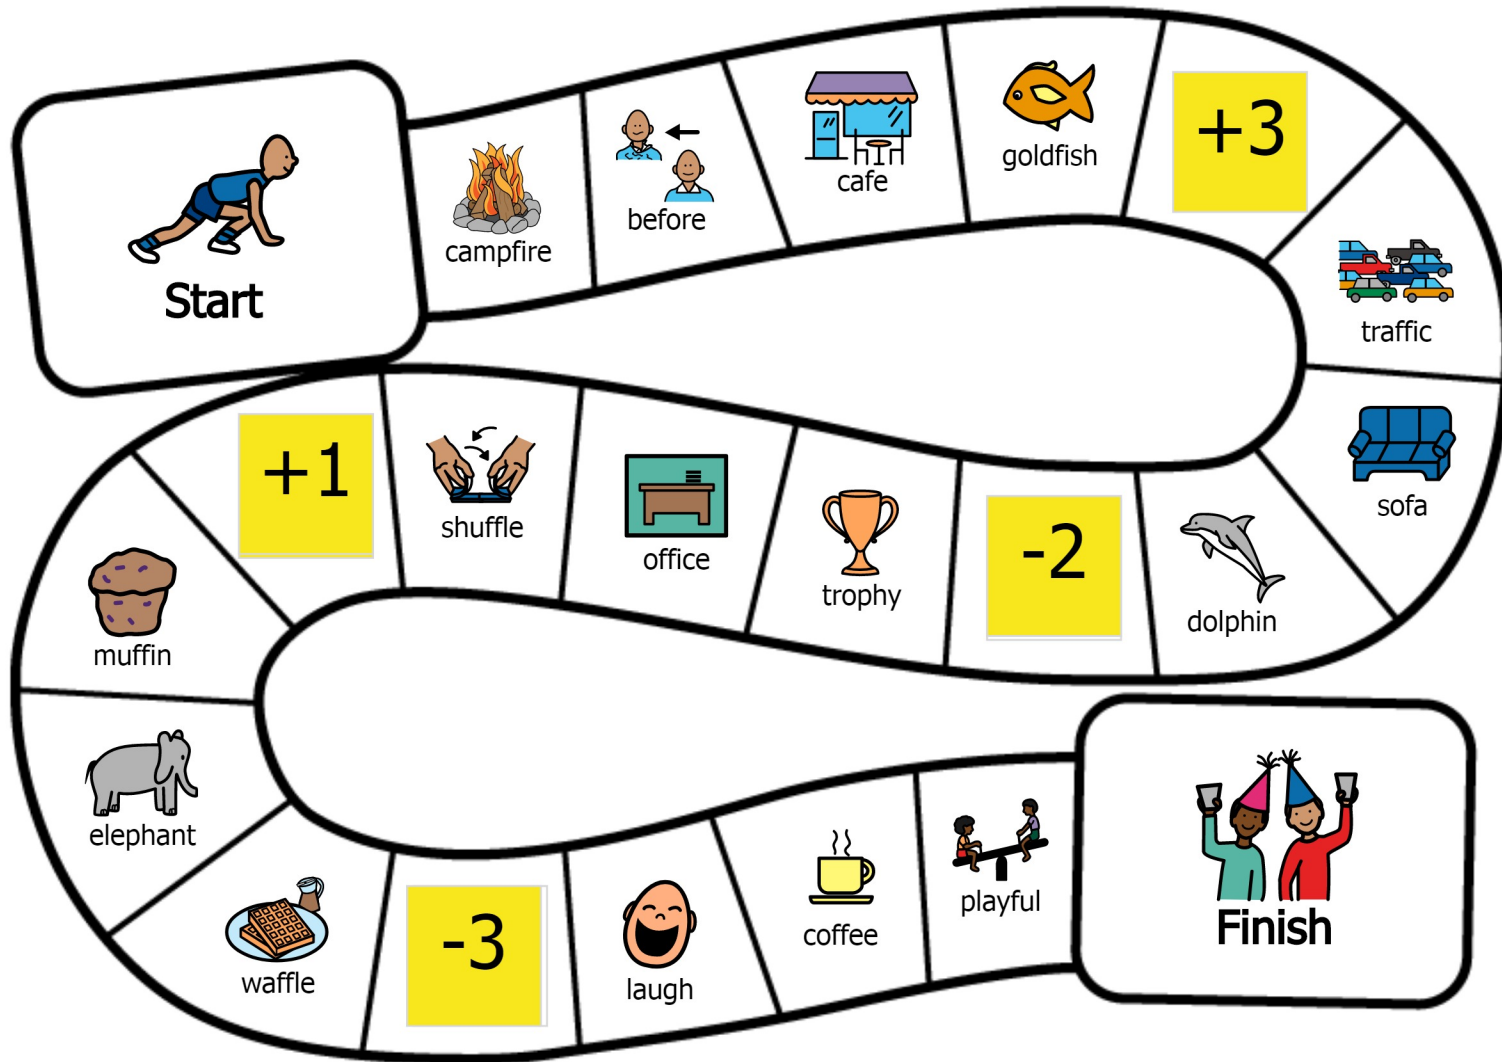

F Medial Board Game

Rules

- Put your playing pieces on the "Start" square.
- When it's your turn, roll the dice. Move forward that number of spaces.
- Say the word on the square you have landed on.
- First player to reach the finish wins!