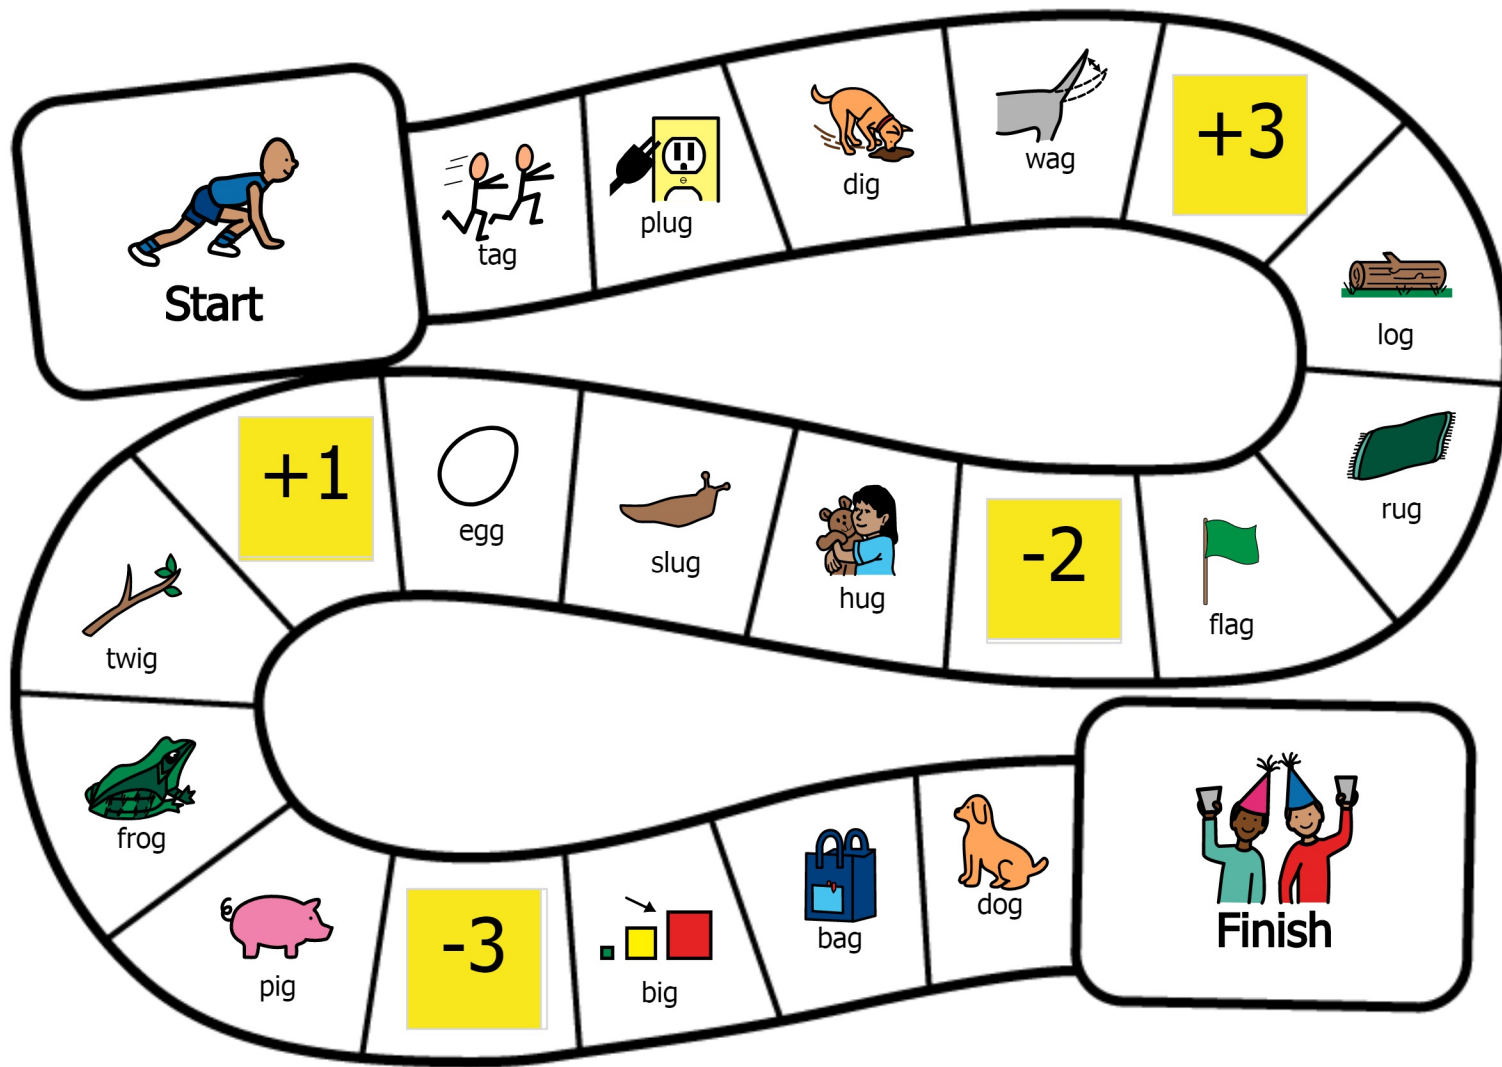

G Final Board Game

Rules

- Put your playing pieces on the "Start" square.
- When it's your turn, roll the dice. Move forward that number of spaces.
- Say the word on the square you have landed on.
- First player to reach the finish wins!