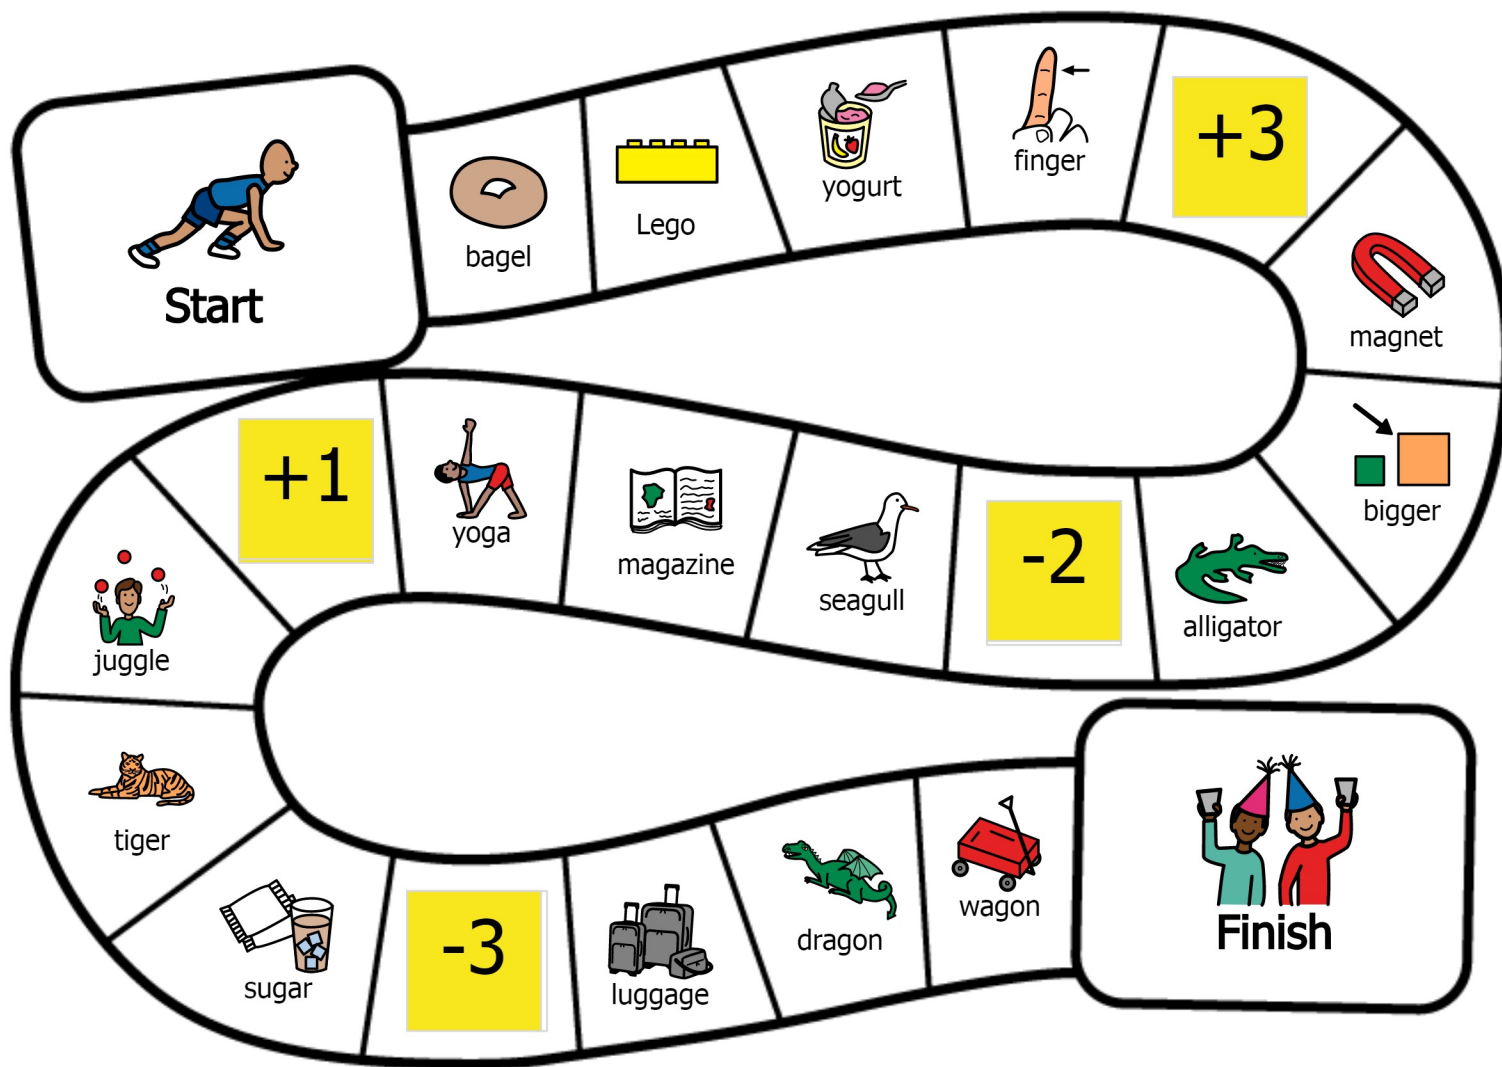

G Medial Board Game

Rules

- Put your playing pieces on the "Start" square.
- When it's your turn, roll the dice. Move forward that number of spaces.
- Say the word on the square you have landed on.
- First player to reach the finish wins!