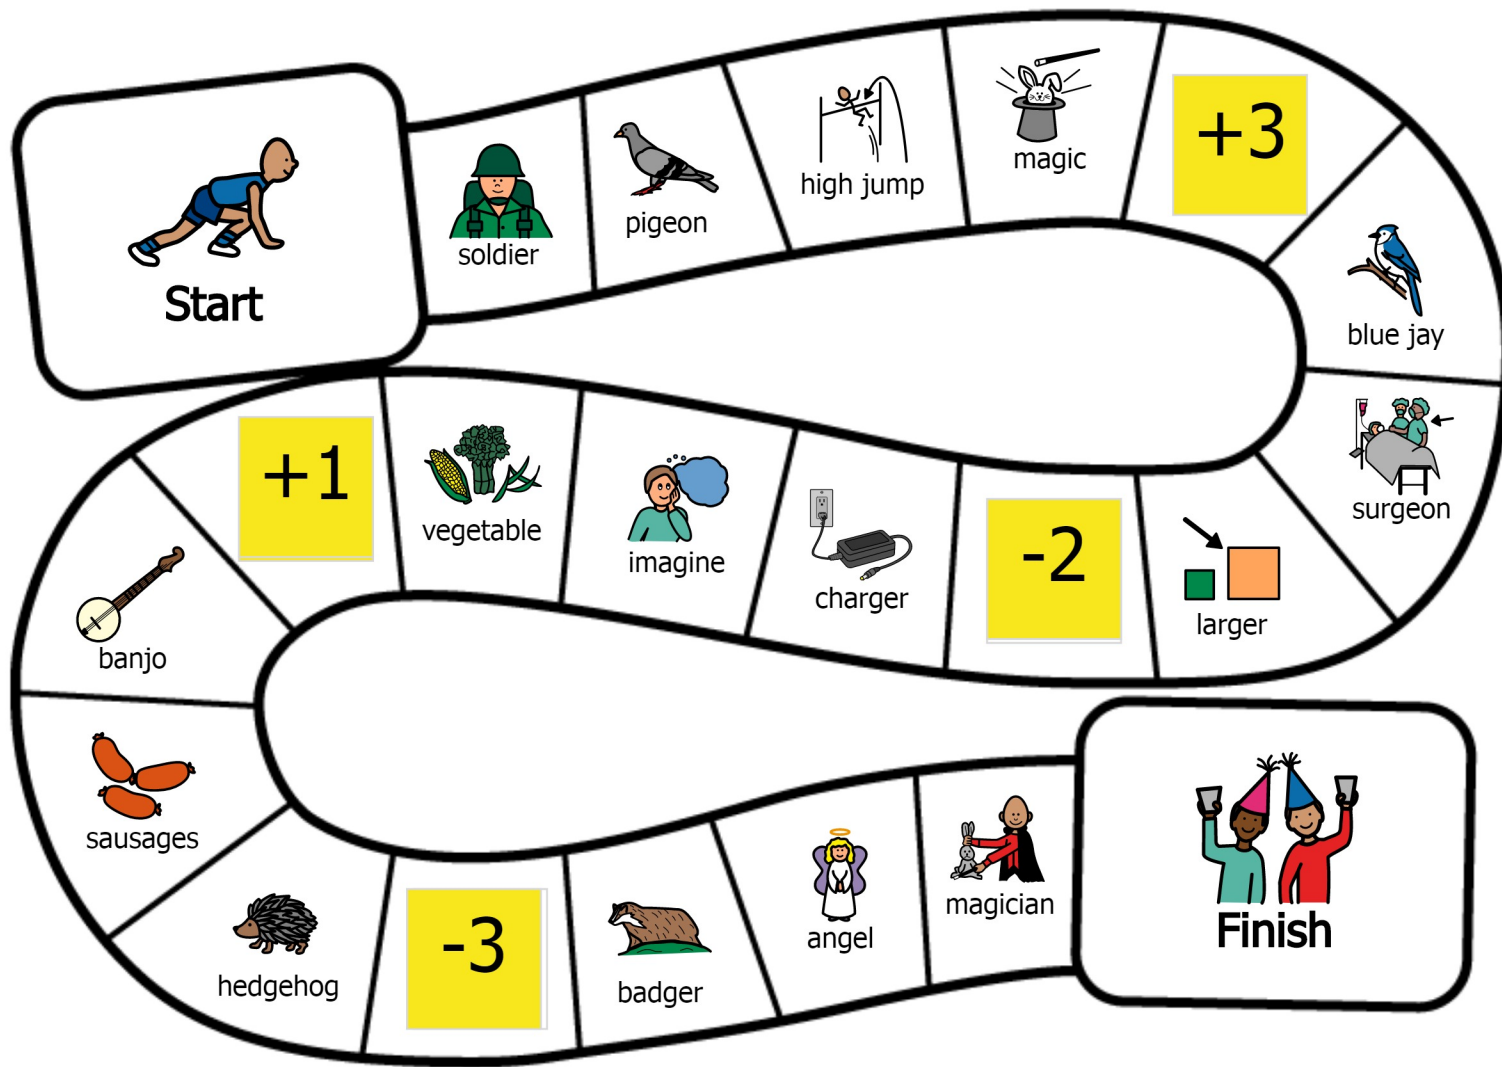

J Medial Board Game

Rules

- Put your playing pieces on the "Start" square.
- When it's your turn, roll the dice. Move forward that number of spaces.
- Say the word on the square you have landed on.
- First player to reach the finish wins!