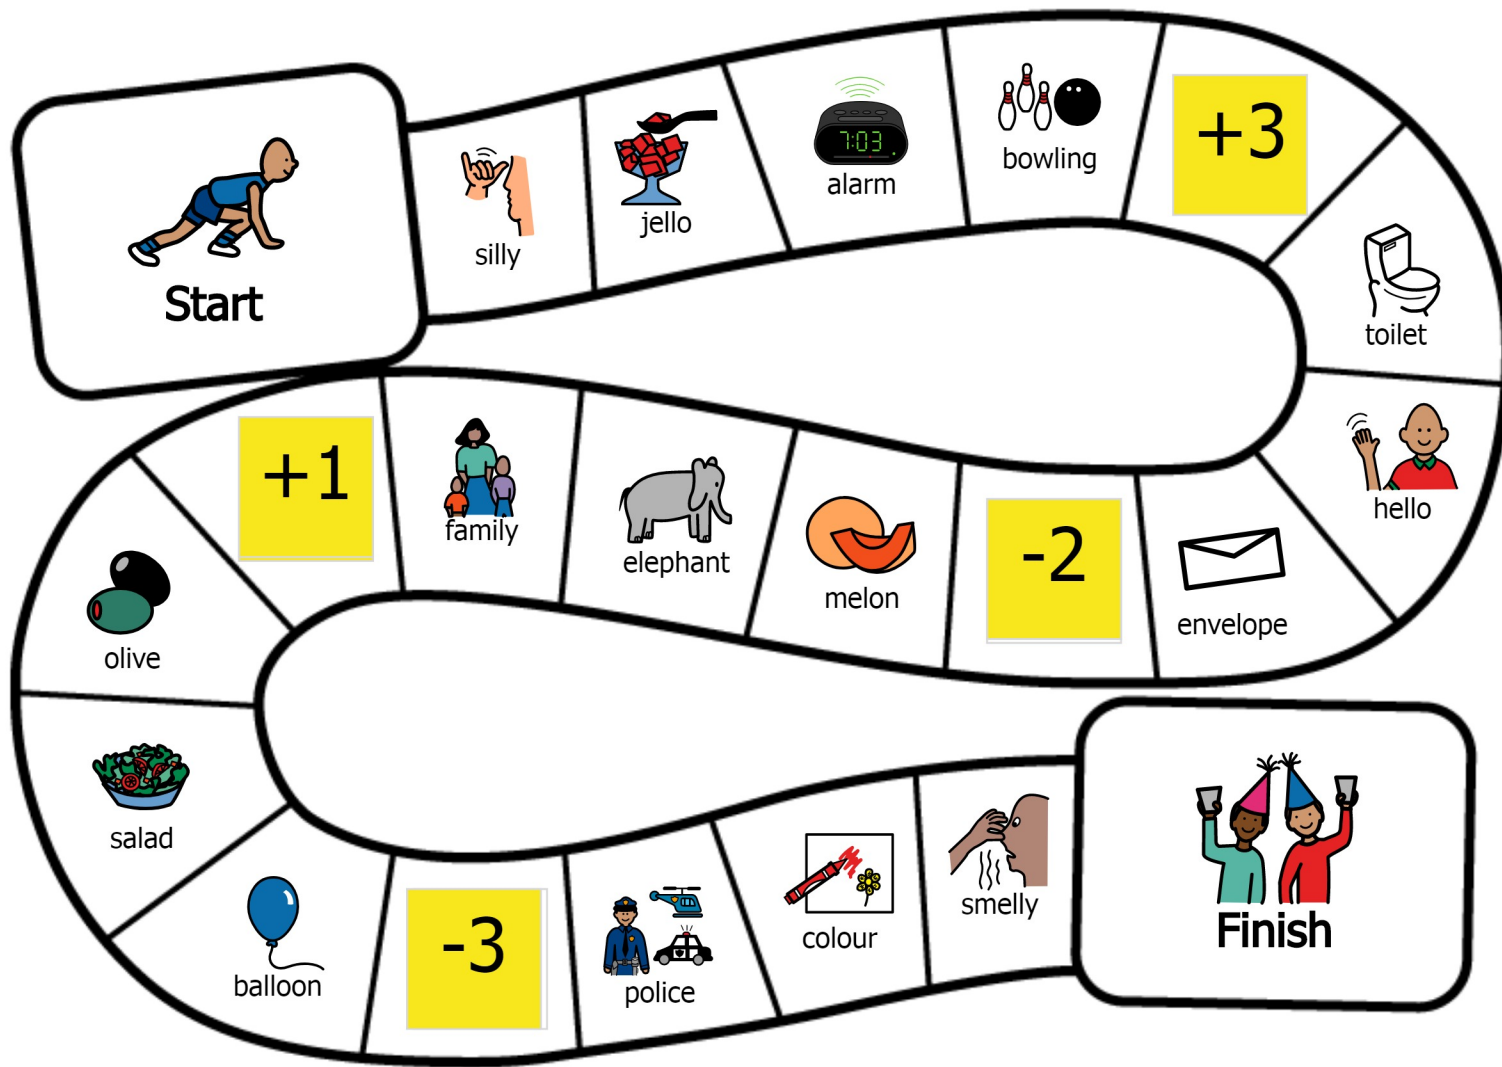

L Medial Board Game

Rules

- Put your playing pieces on the "Start" square.
- When it's your turn, roll the dice. Move forward that number of spaces.
- Say the word on the square you have landed on.
- First player to reach the finish wins!