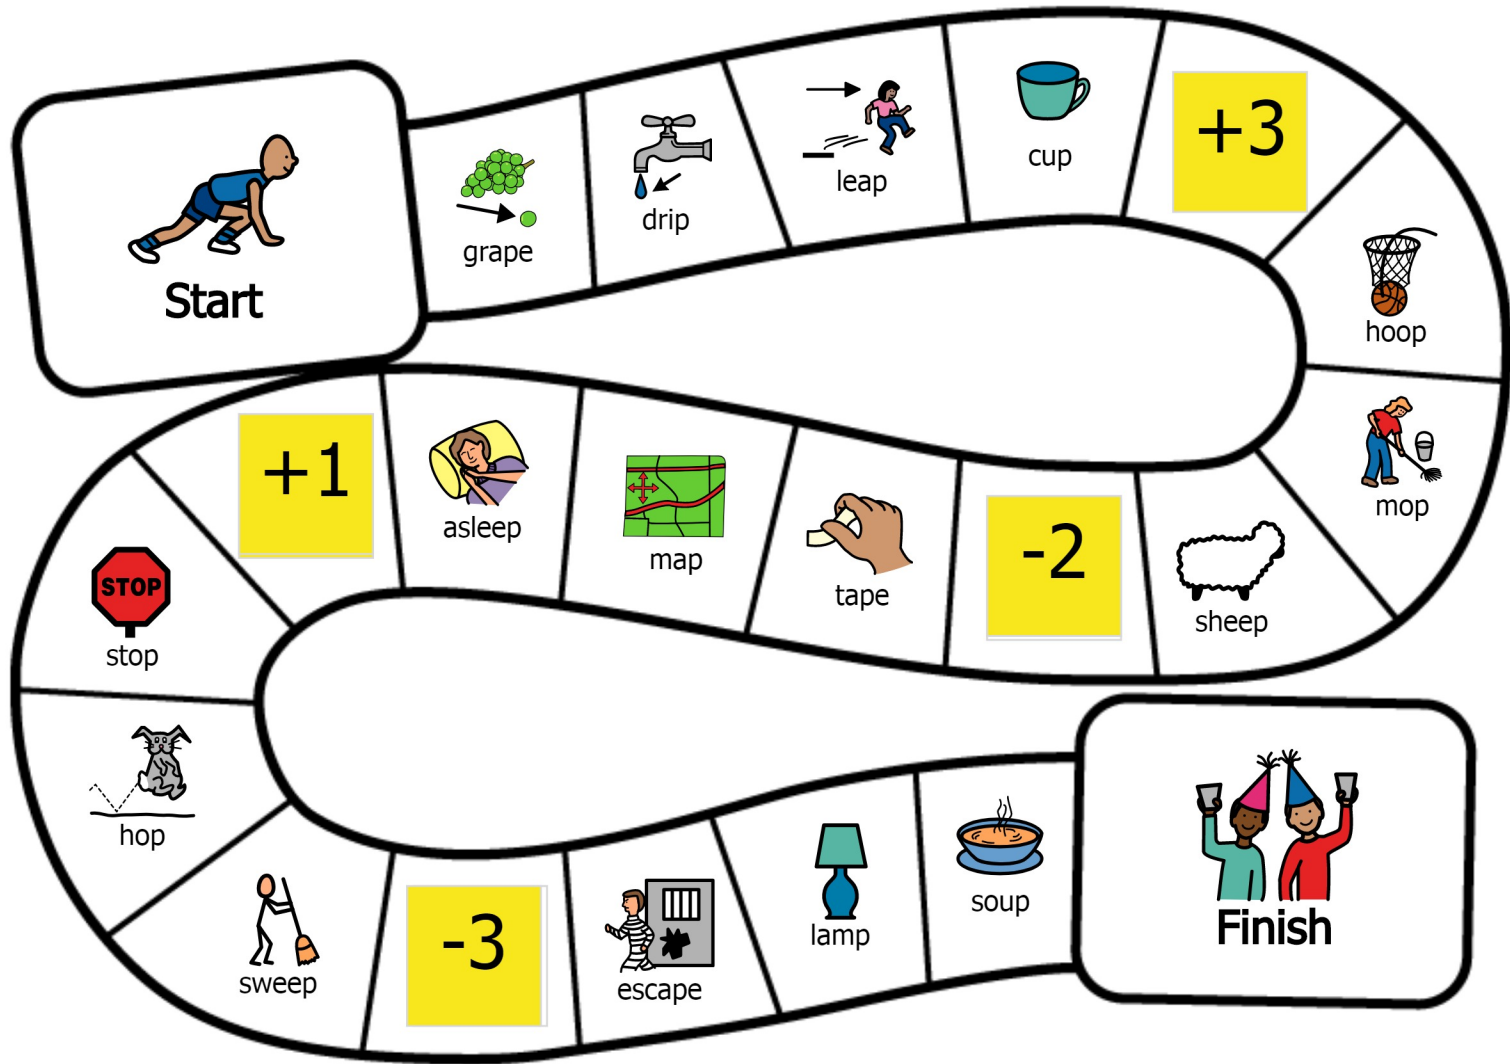

P Final Board Game

Rules

- Put your playing pieces on the "Start" square.
- When it's your turn, roll the dice. Move forward that number of spaces.
- Say the word on the square you have landed on.
- First player to reach the finish wins!