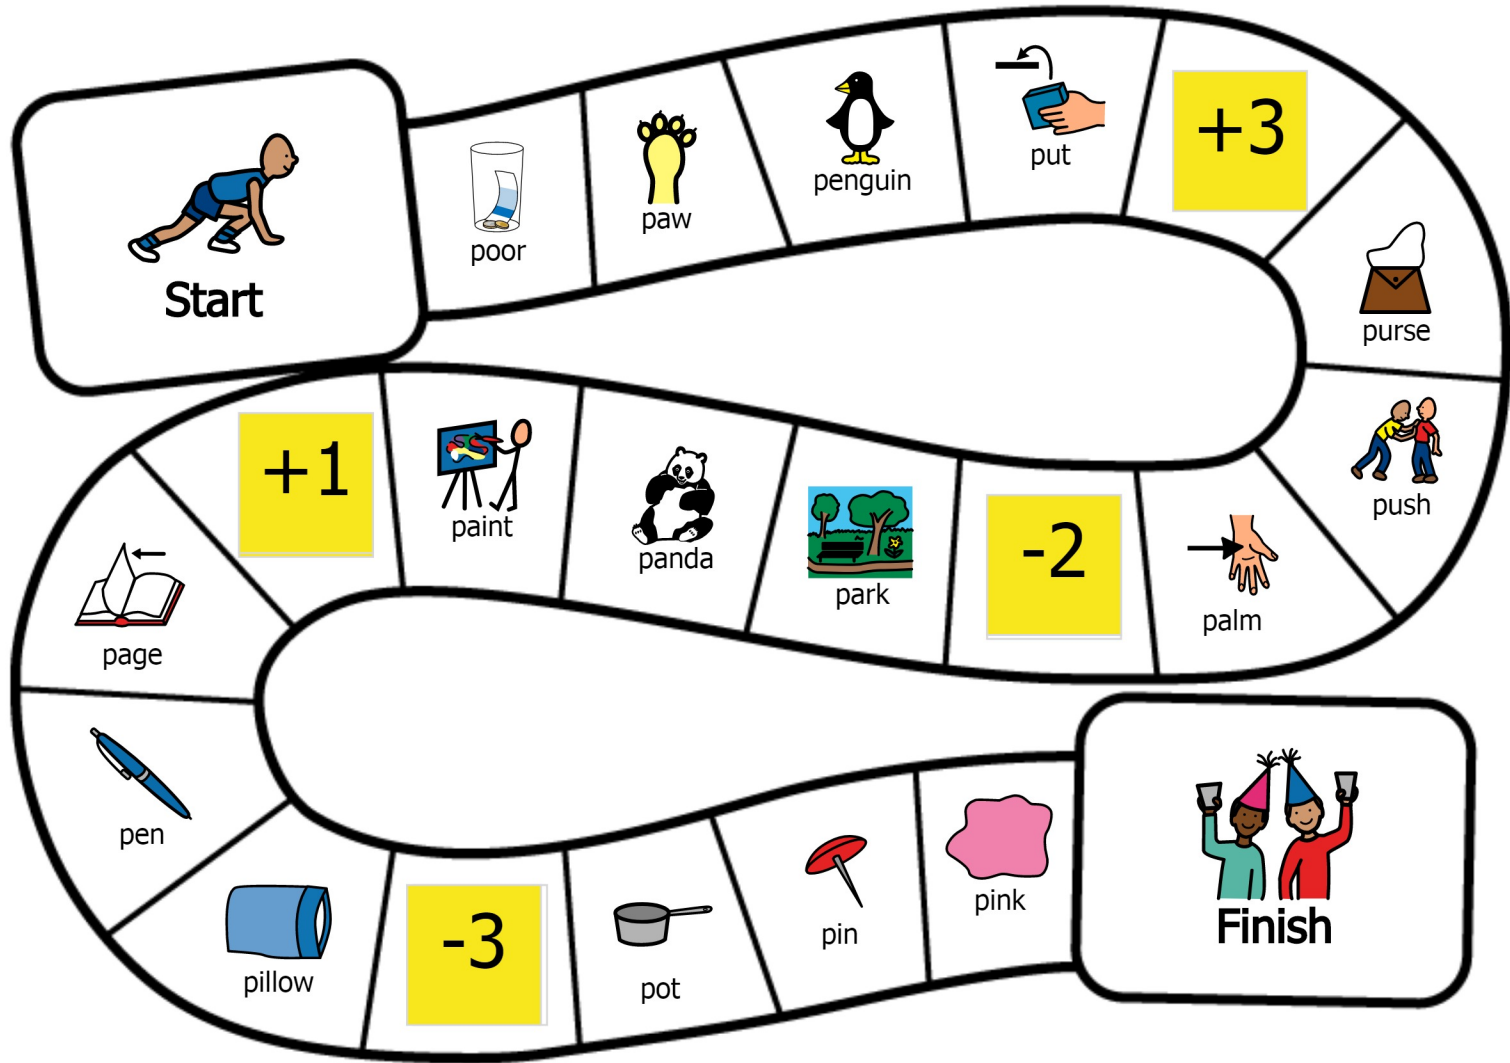

P Initial Board Game

Rules

- Put your playing pieces on the "Start" square.
- When it's your turn, roll the dice. Move forward that number of spaces.
- Say the word on the square you have landed on.
- First player to reach the finish wins!