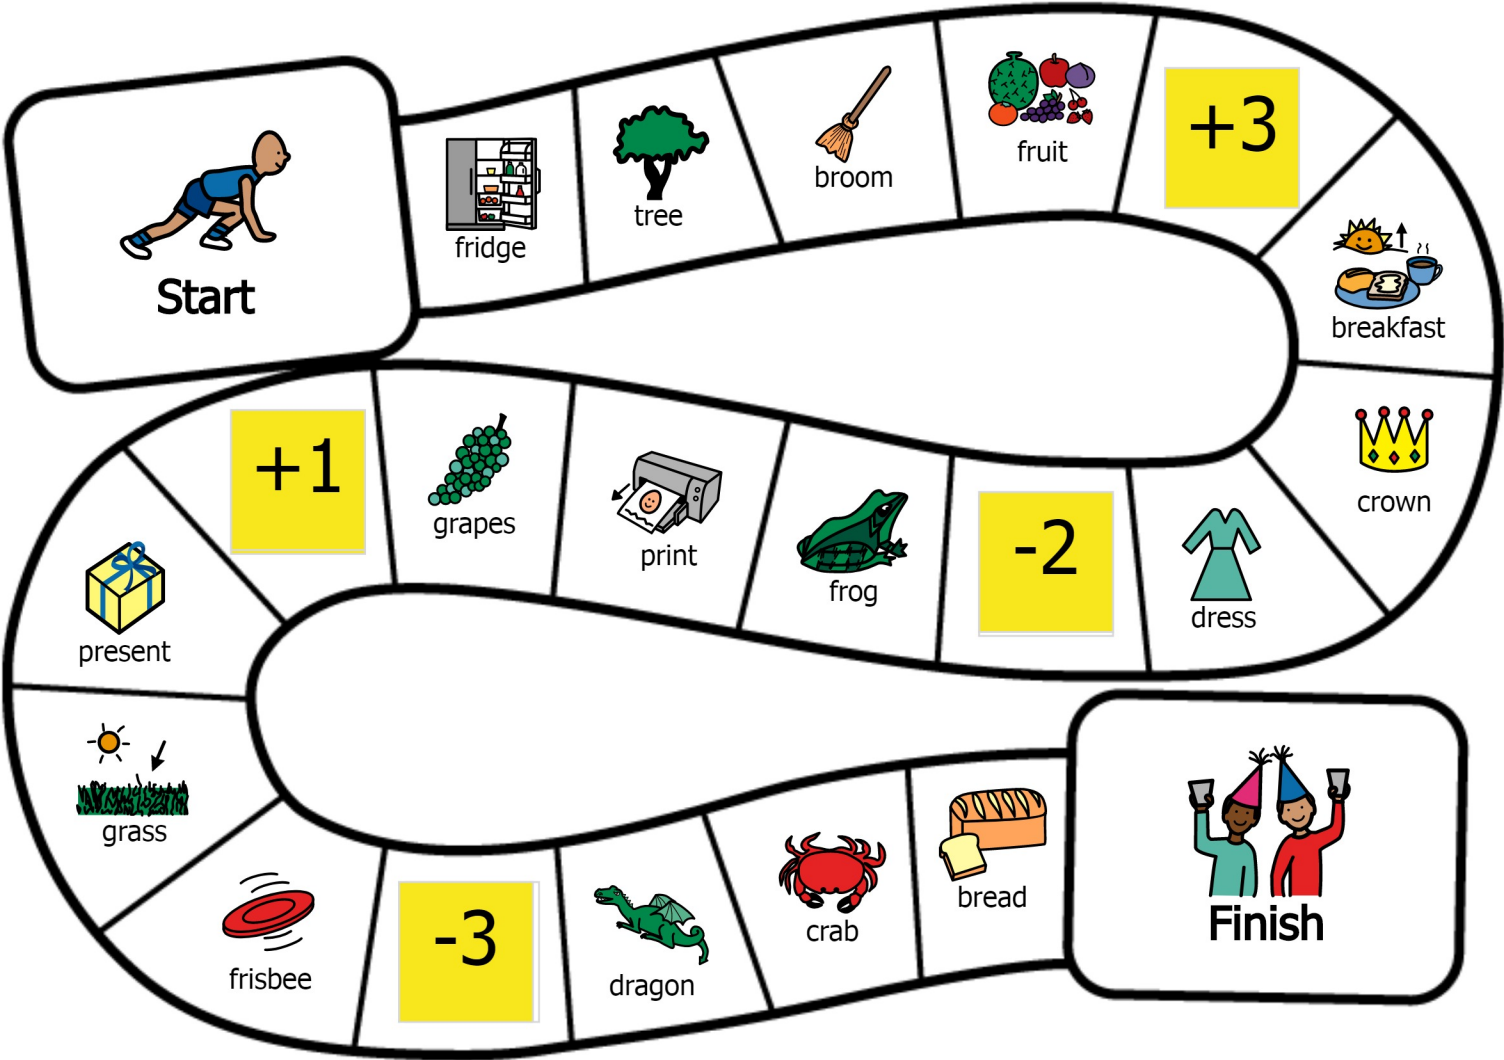

R Blends Board Game

Rules

- Put your playing pieces on the "Start" square.
- When it's your turn, roll the dice. Move forward that number of spaces.
- Say the word on the square you have landed on.
- First player to reach the finish wins!