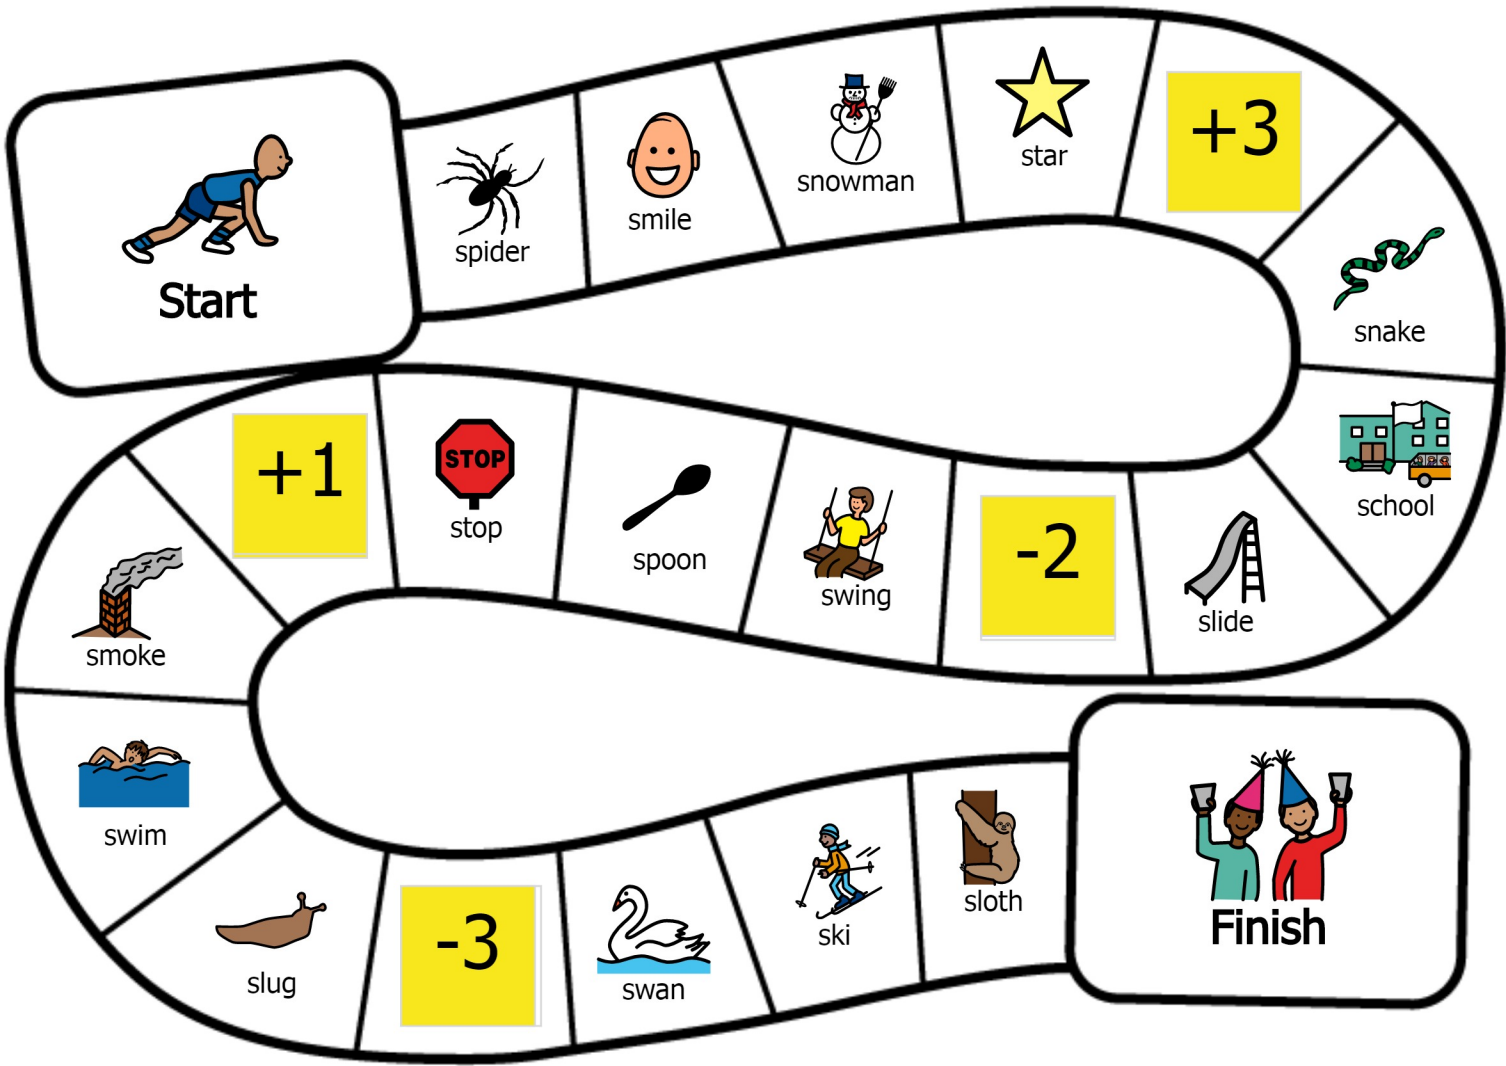

S Blends Board Game

Rules

- Put your playing pieces on the "Start" square.
- When it's your turn, roll the dice. Move forward that number of spaces.
- Say the word on the square you have landed on.
- First player to reach the finish wins!