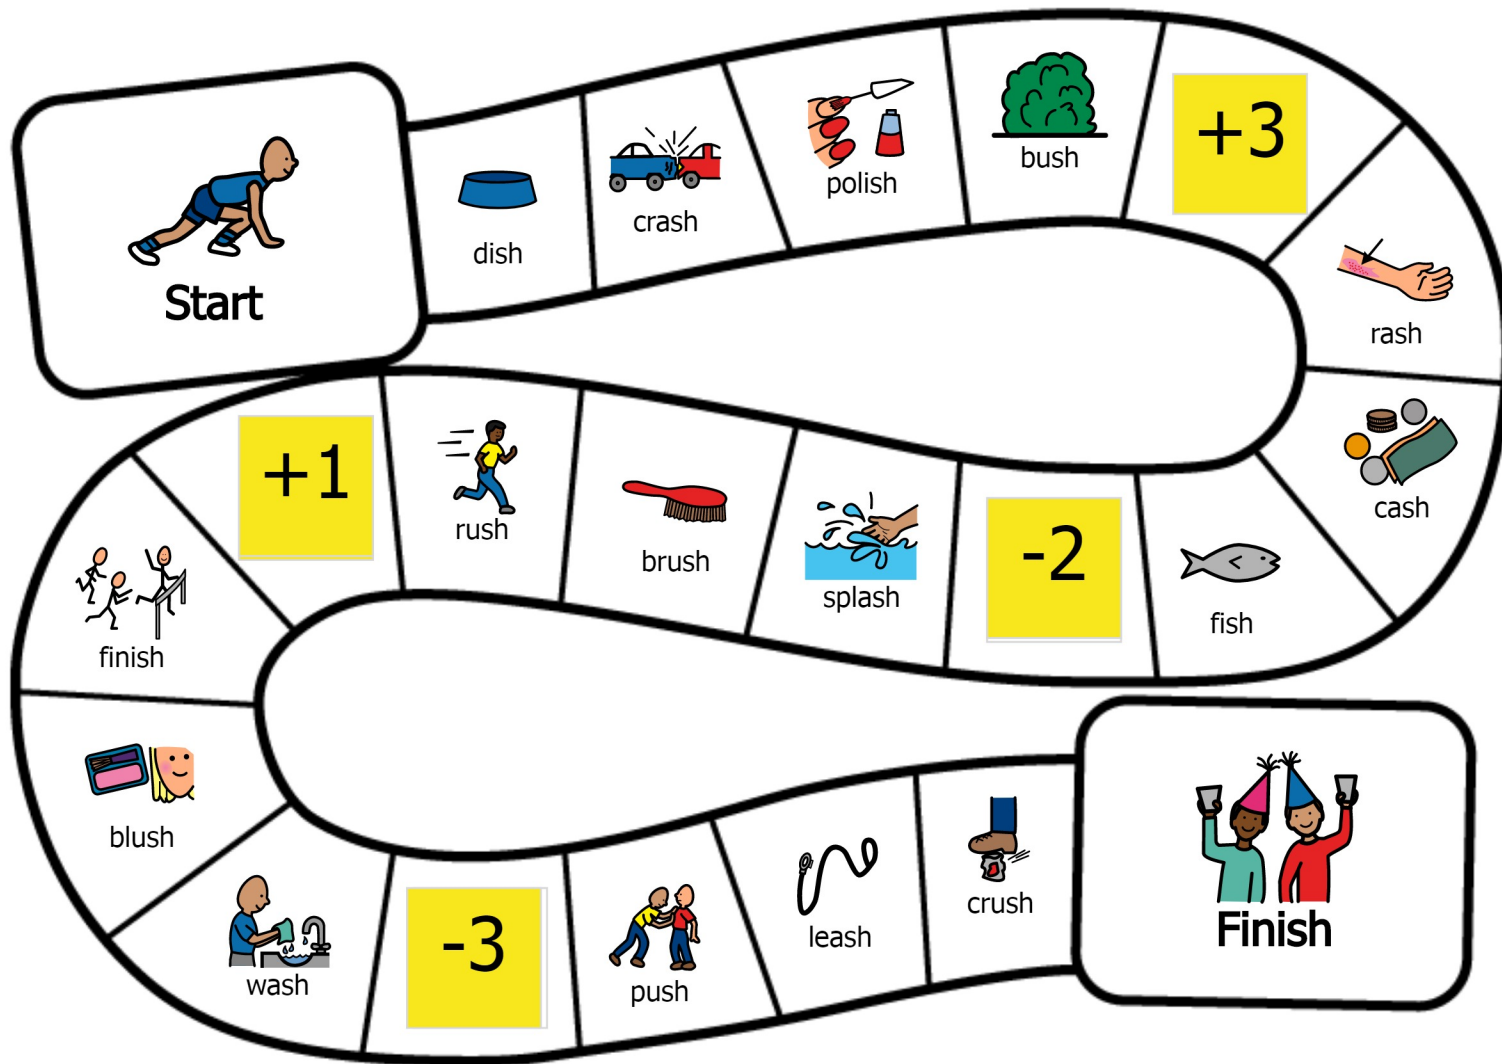

Sh Final Board Game

Rules

- Put your playing pieces on the "Start" square.
- When it's your turn, roll the dice. Move forward that number of spaces.
- Say the word on the square you have landed on.
- First player to reach the finish wins!