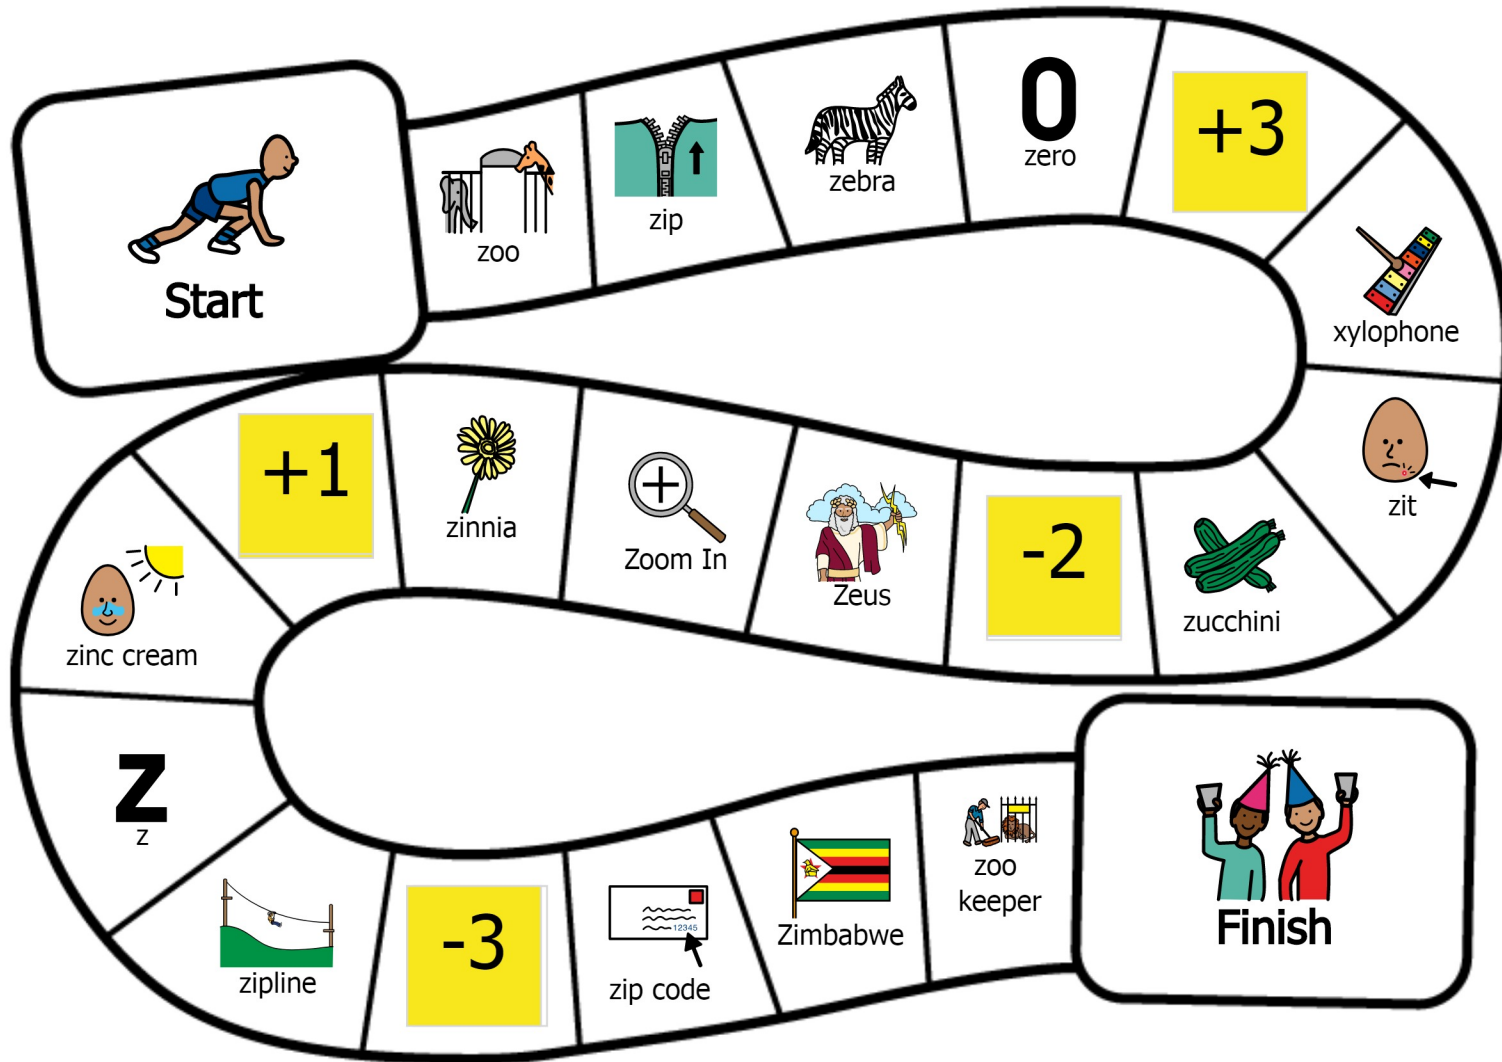

Z Initial Board Game

Rules

- Put your playing pieces on the "Start" square.
- When it's your turn, roll the dice. Move forward that number of spaces.
- Say the word on the square you have landed on.
- First player to reach the finish wins!