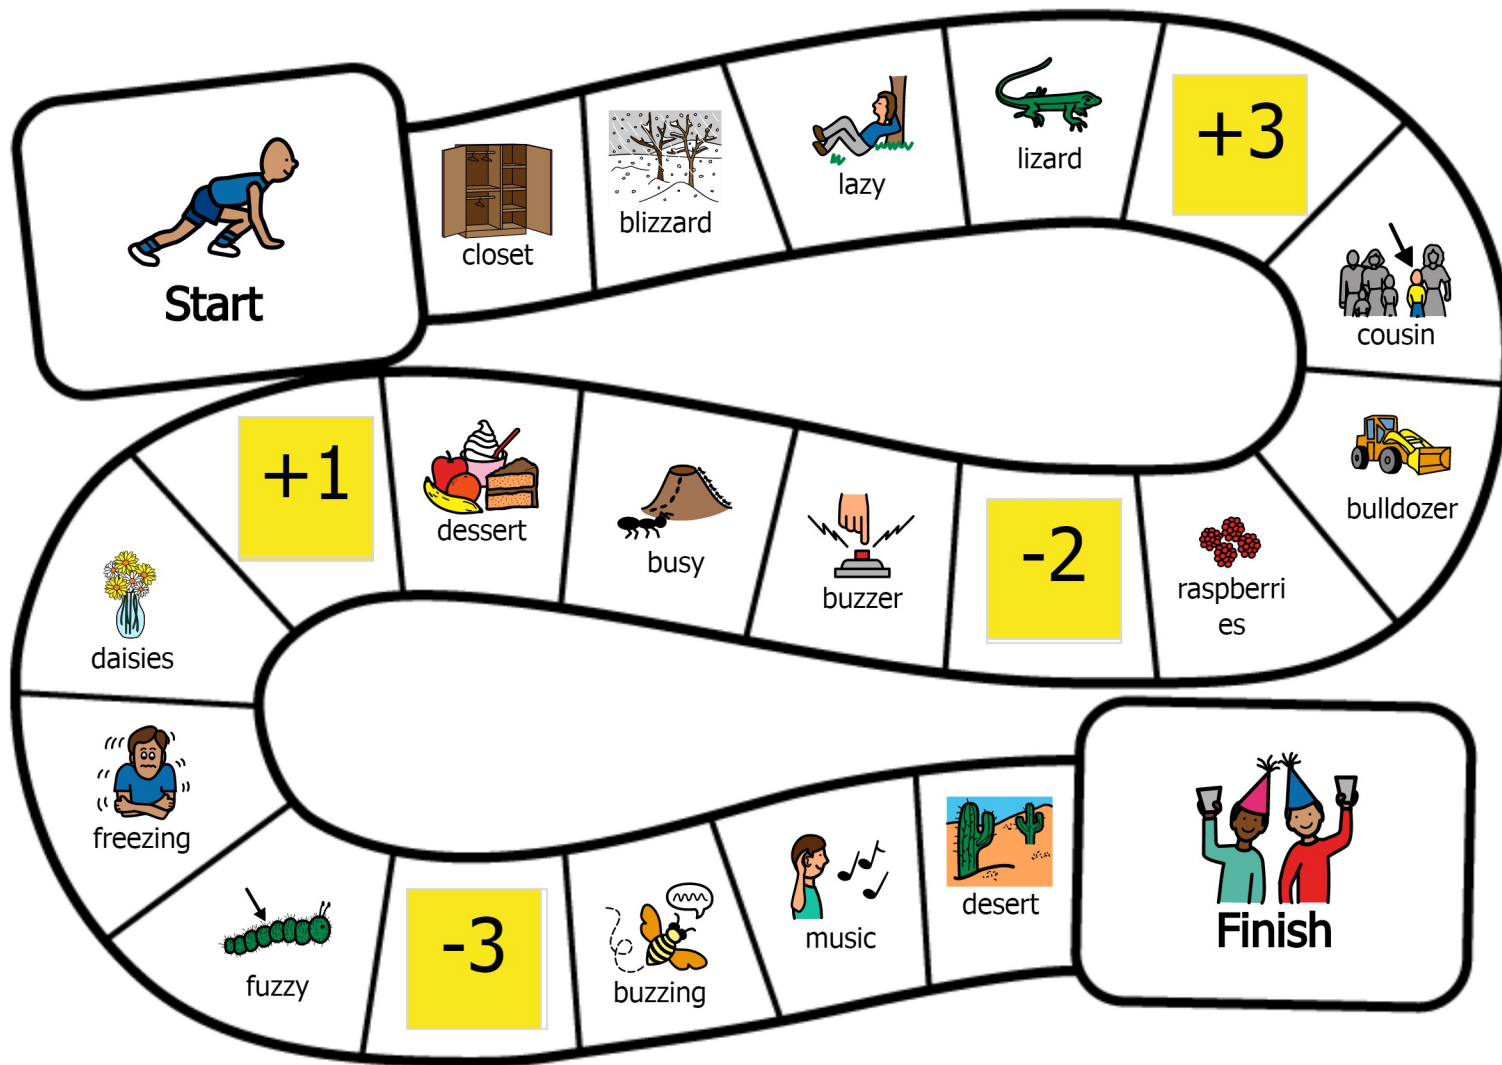

Z Medial Board Game

Rules

- Put your playing pieces on the "Start" square.
- When it's your turn, roll the dice. Move forward that number of spaces.
- Say the word on the square you have landed on.
- First player to reach the finish wins!